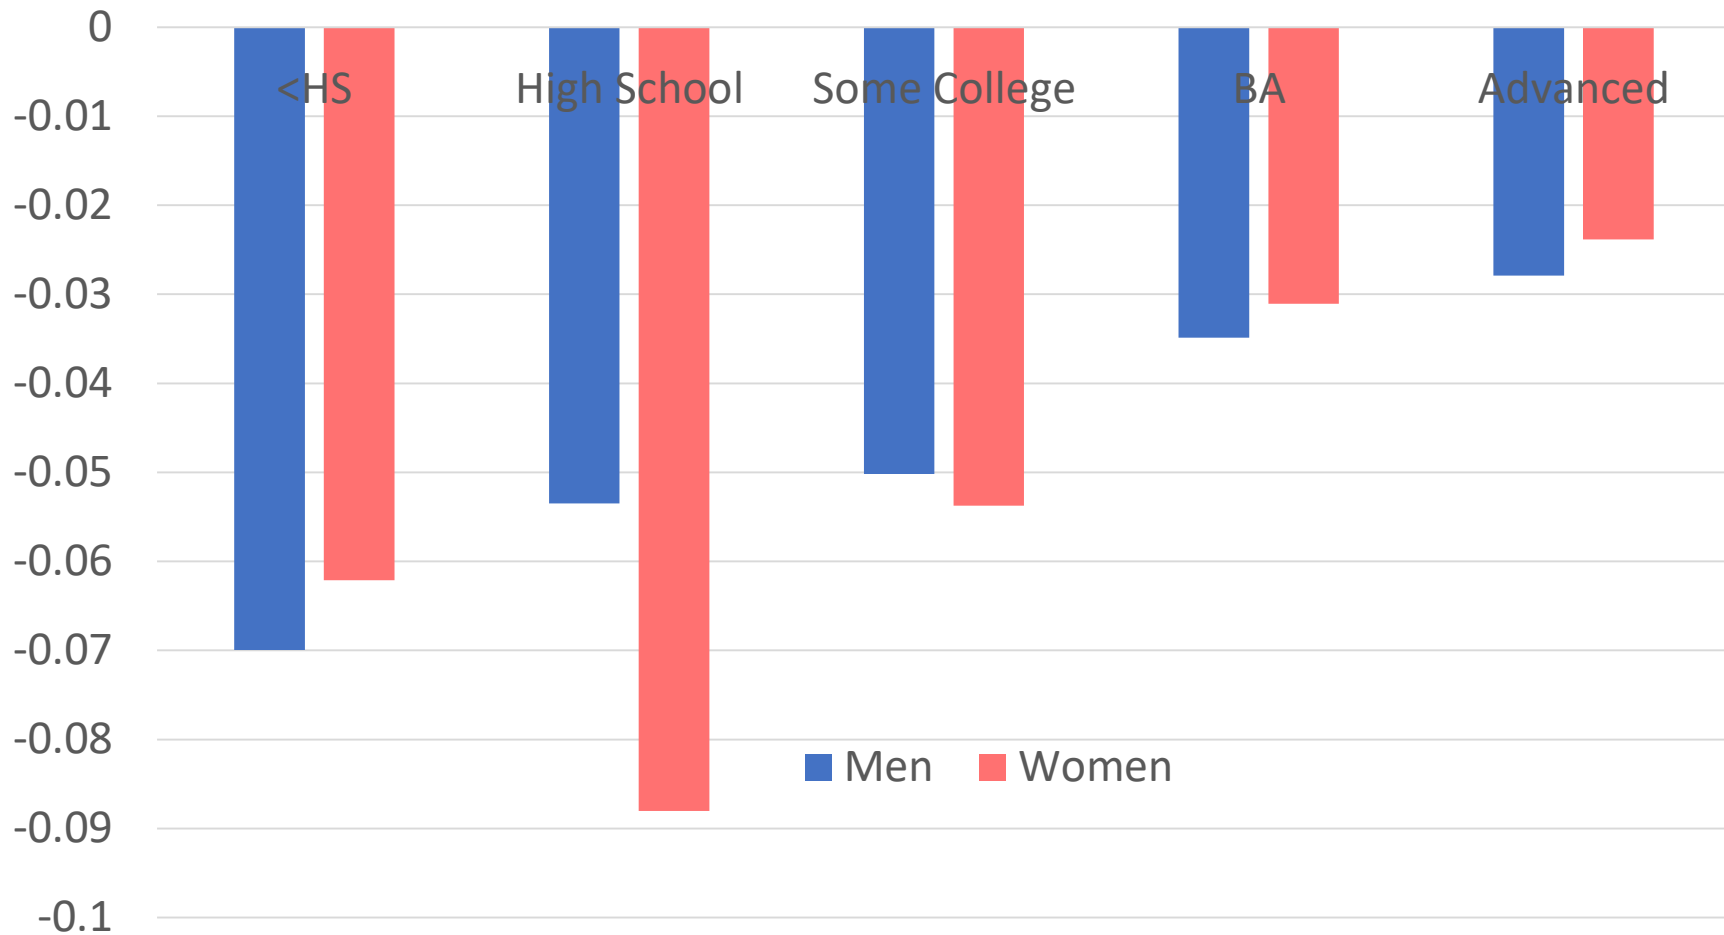

Lingering COVID or Antiwork?

Change in e-pop rate, May-Oct 2019 to May-Oct 2021

Lingering COVID or Antiwork?

Change in e-pop rate age 25+, May-Oct 2019 to May-Oct 2021