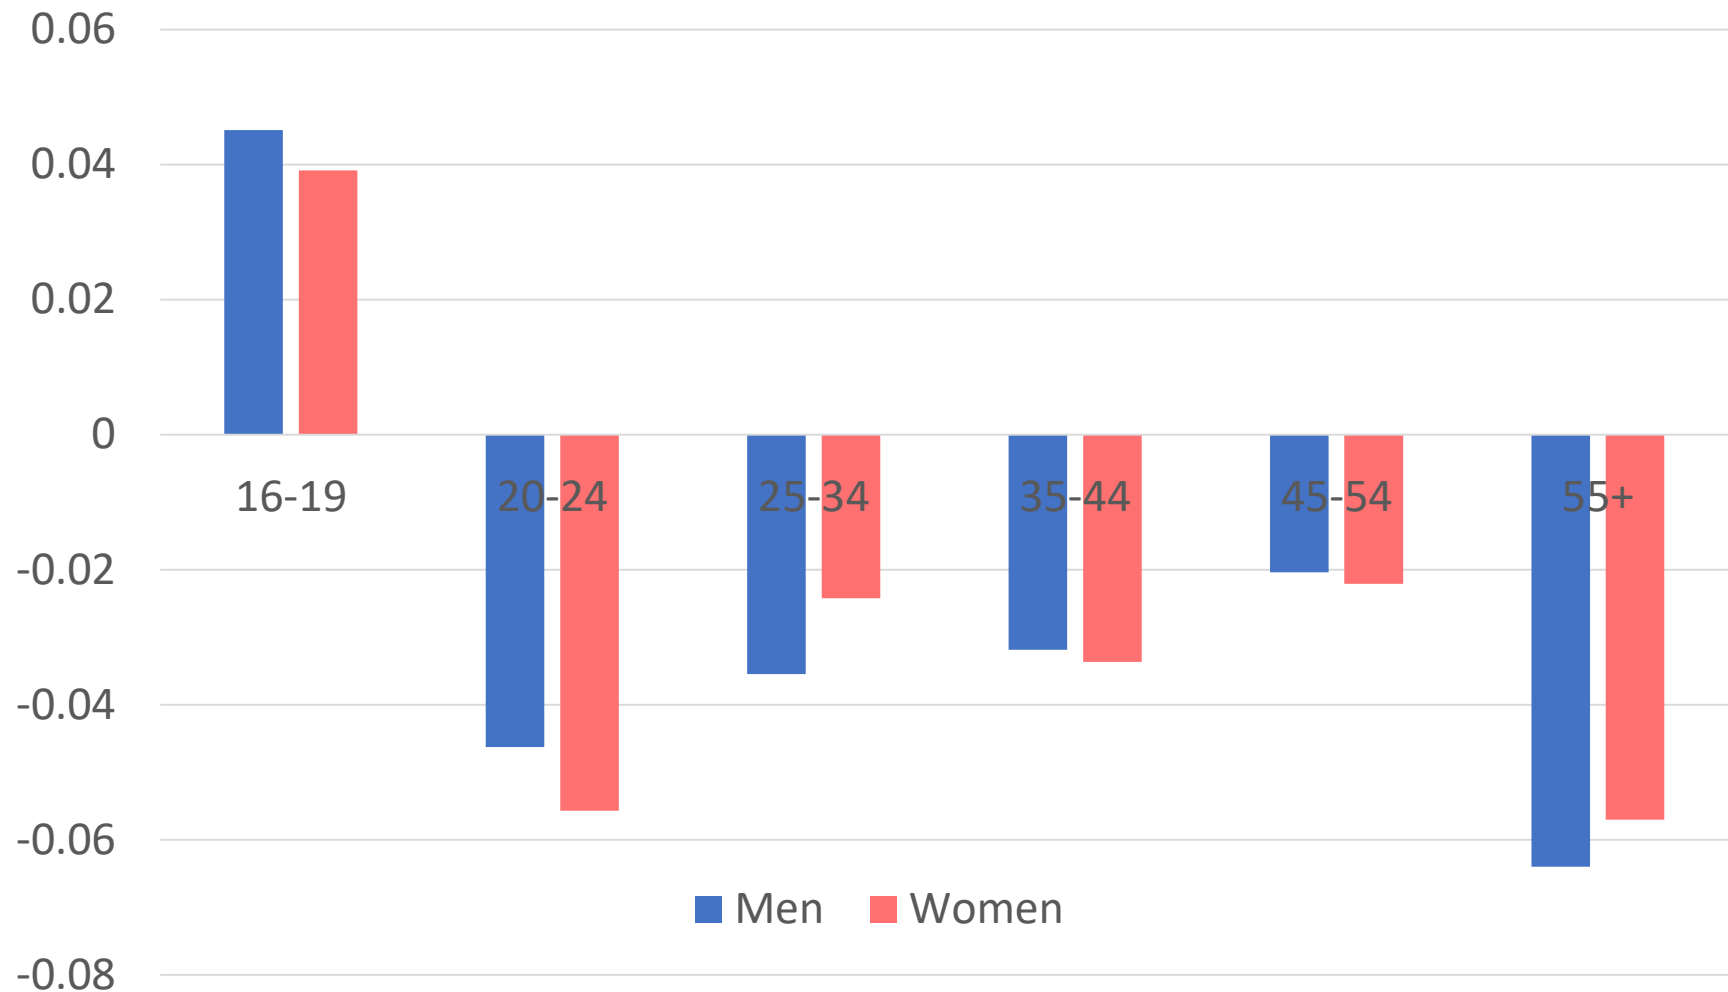

Lingering COVID or Antiwork?

Change in e-pop rate, May-Oct 2019 to May-Oct 2021

Lingering COVID or Antiwork?

Change in e-pop rate age 25+, May-Oct 2019 to May-Oct 2021